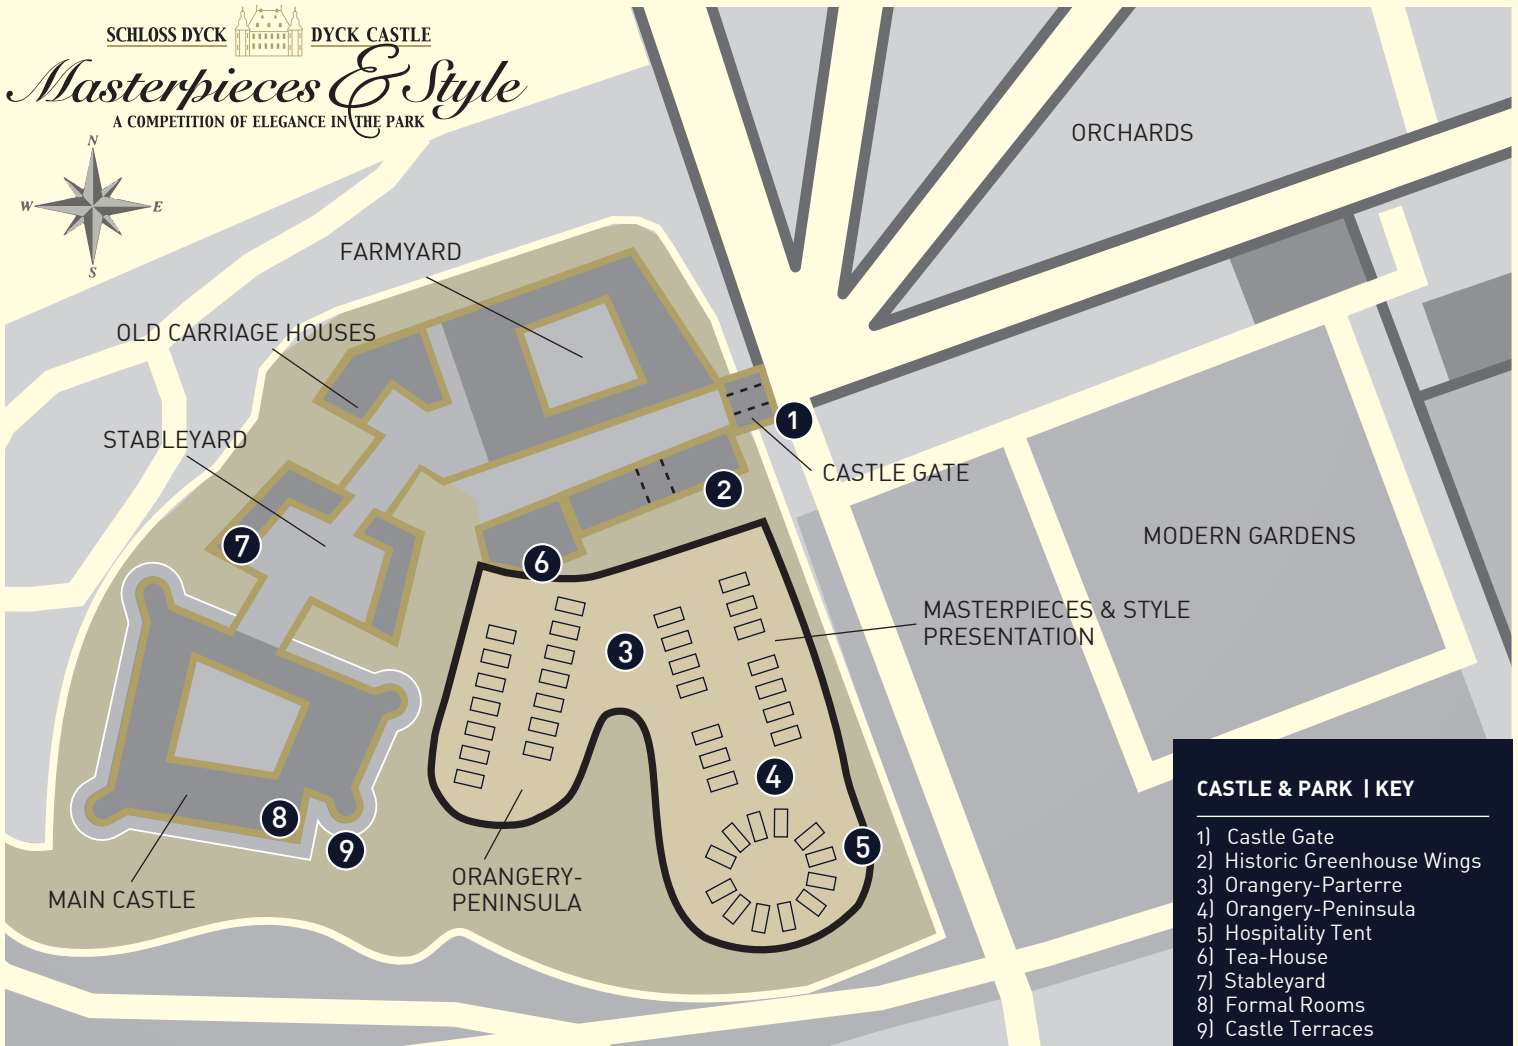

# Masterpieces & Style

A COMPETITION OF ELEGANCE IN THE PARK

## CASTLE & PARK | KEY

- 1) Castle Gate
- 2) Historic Greenhouse Wings
- 3) Orangery-Parterre
- 4) Orangery-Peninsula
- 5) Hospitality Tent
- 6) Tea-House
- 7) Stableyard
- 8) Formal Rooms
- 9) Castle Terraces